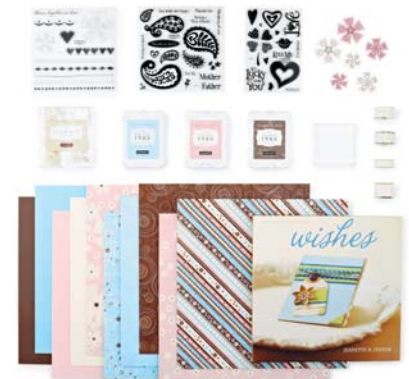

Cardmaking Bonus Pack

- Wishes Card Confidence Program™
- My Reflections® Topstitch Level 2 Paper Packet
- My Acrylix® So Lucky Stamp Set
- My Acrylix® Togetherness Stamp Set
- My Acrylix® Paisley Praise Stamp Set
- 3" x 3" My Acrylix® Block
- Baby Pink Exclusive Inks® Pad
- Chocolate Exclusive Inks® Pad
- Heavenly Blue Exclusive Inks® Pad
- Mini-Medley Colonial White Accents
- Soft Suede Pinwheels
- Designer Ribbon Rounds™ Colonial White Collection

$50.00* W551B

Retail value approx. $150

Your Close To My Heart Consultant is:

_____